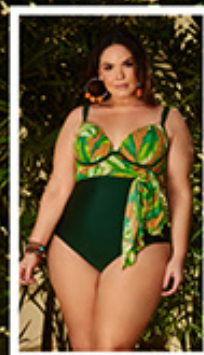

Maiô

VERDE

PALHA

BEGE

9928007
46/48/50/52

Maiô

VERDE

AZUL

PRETO

9928008
46/48/50/52