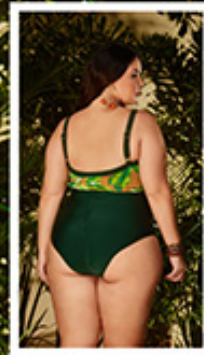

Maiô

VERDE

PALHA

BEGE

9928007
46/48/50/52

Maiô

VERDE

AZUL

PRETO

9928008
46/48/50/52